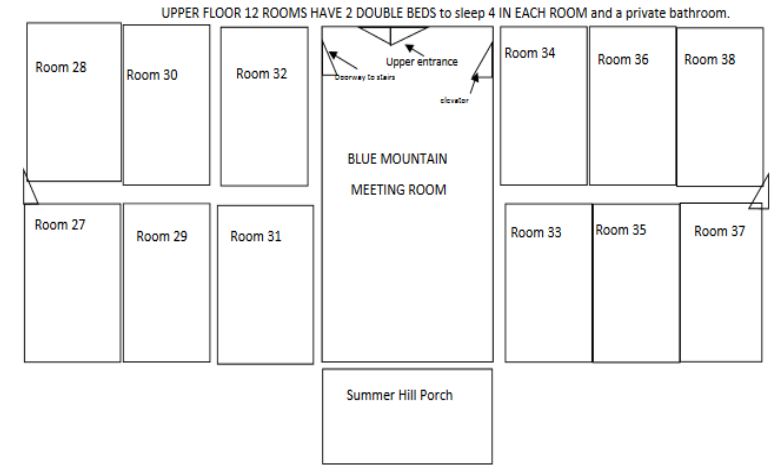

# Mountainview Lodge

Upper floor

Lower floor

Bathroom

- Two-floor 18 rooms total (double occupancy: 36 people to quad occupancy: 72 people)
- One full size or queen beds + one twin bed
- Bathrooms inside all rooms
- Linens provided
- A/C & heat
- Elevator inside building

Handicap accessible shower in 6 lower rooms

Mt. View 18 rooms total capacity 66 Group Name: \_\_\_\_\_  
 (Room chart is not to scale) Group Leader name: \_\_\_\_\_ Group leader room number \_\_\_\_\_  
 Please enter number of guests in each room

LOWER FLOOR: ROOMS HAVE 1 DOUBLE AND 1 SINGLE BED and a private bathroom and can accommodate 3 to a room.

# Mountain View Lodge

Summer Hill Porch (upper floor)

Blue Mountain Room (upper floor)  
40 people

Appalachian Room (lower floor)  
60 people

Swatara Porch (lower floor)

Appalachian Room (lower floor)

Appalachian Room (lower floor)