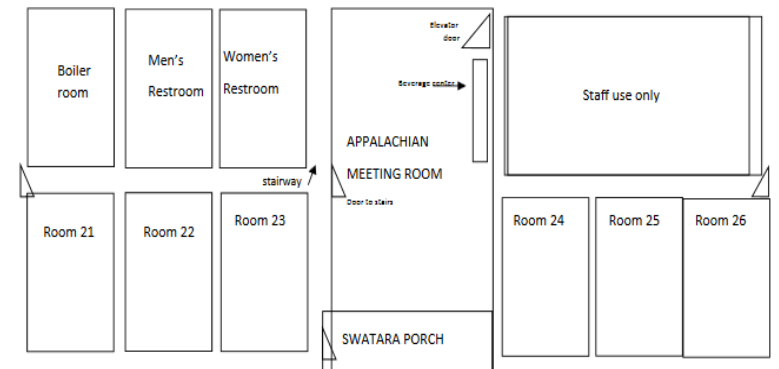

# Mountainview Lodge

Upper floor

Lower floor

Bathroom

- Two-floor 18 rooms total (double occupancy: 36 people to quad occupancy: 72 people)
- One full size or queen beds + one twin bed
- Bathrooms inside all rooms
- Linens provided
- A/C & heat
- Elevator inside building

Handicap accessible shower in 6 lower rooms

Mt. View 18 rooms total capacity 66 Group Name: \_\_\_\_\_  
 (Room chart is not to scale) Group Leader name: \_\_\_\_\_ Group leader room number \_\_\_\_\_  
 Please enter number of guests in each room

LOWER FLOOR: ROOMS HAVE 1 DOUBLE AND 1 SINGLE BED and a private bathroom and can accommodate 3 to a room.

# Mountain View Lodge

Summer Hill Porch (upper floor)

Blue Mountain Room (upper floor)  
40 people

Appalachian Room (lower floor)  
60 people

Swatara Porch (lower floor)

Appalachian Room (lower floor)

Appalachian Room (lower floor)