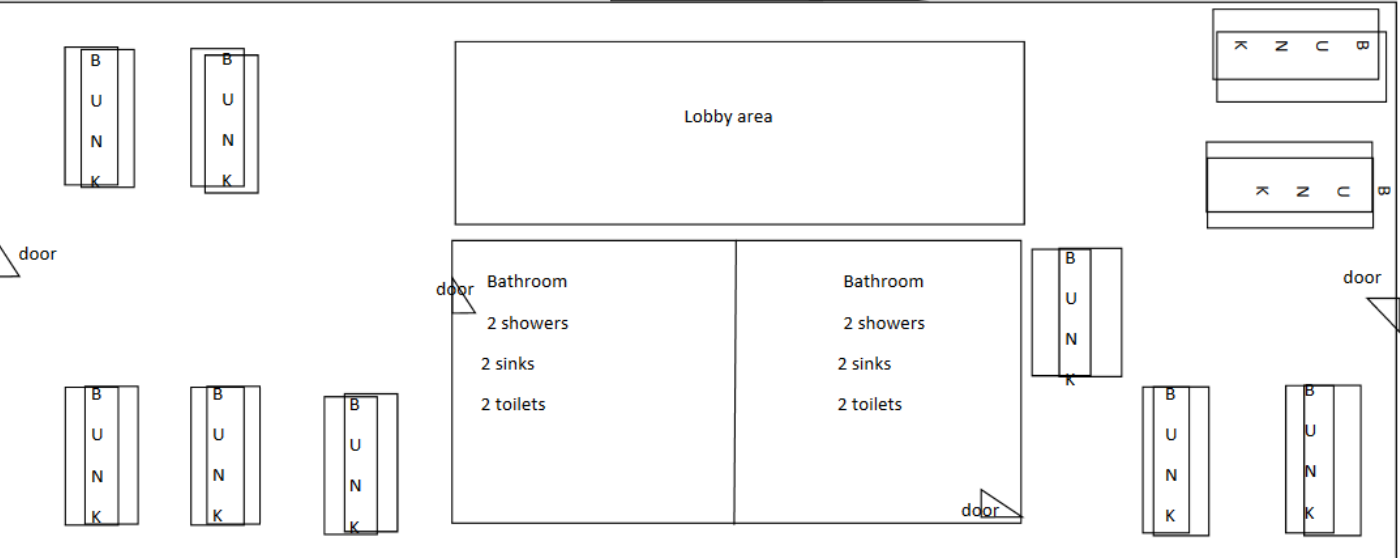

# Koinonia Lodge

Front Porch Entrance with double doors

- Two rooms
- Five bunk beds and a private bathroom each
- Sleep 20 people total

## Koinonia Lodge

**Meeting Room (Lower Level)**  
**30 people**