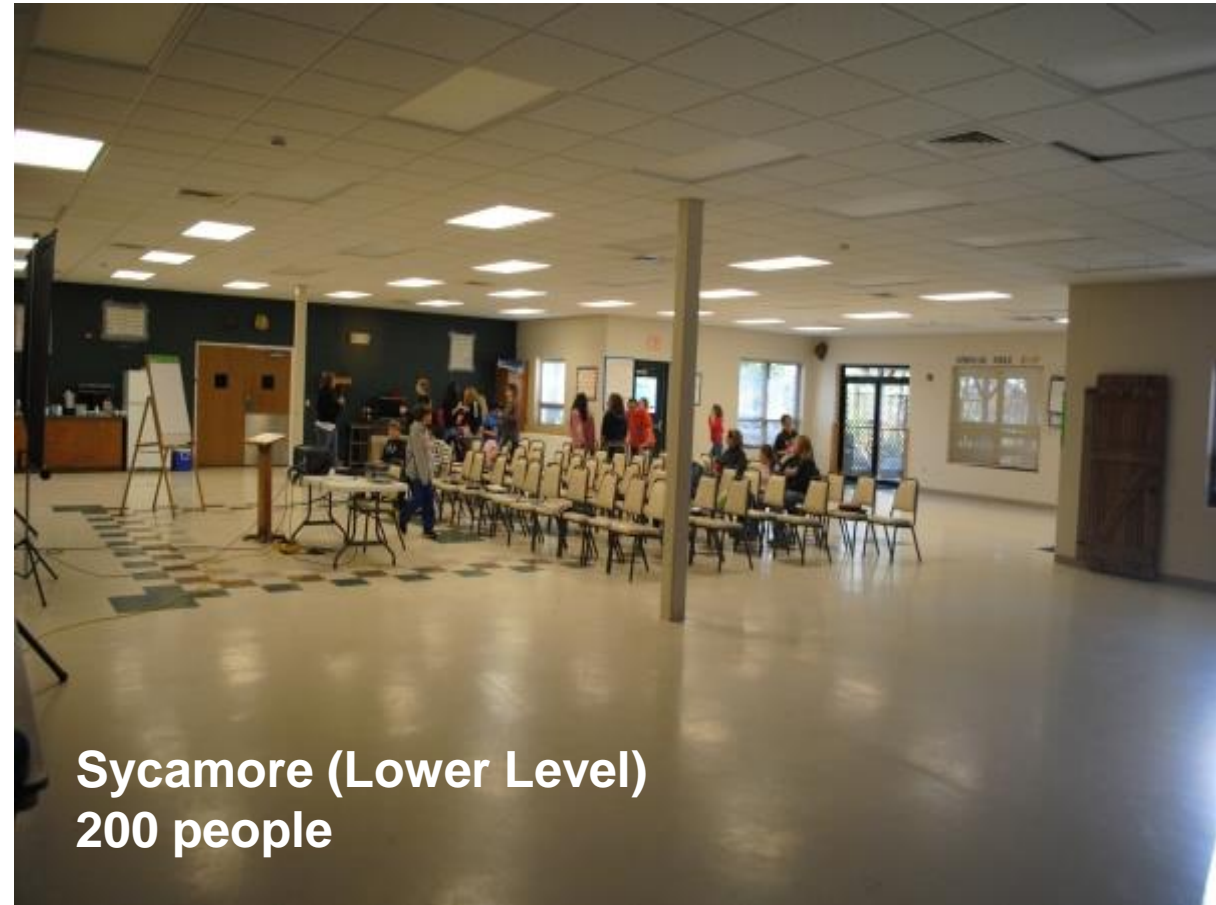

Fairland Lodge

English/Youth Track Meeting Place 英文組/青少年組聚會地點

Fairland Lodge

- Single floor 14 rooms (double occupancy: 28 people to quad occupancy: 56 people)
- Two bunk beds per room
- Bathrooms inside all rooms
- A/C & heat

Fairland Lodge

Spruce Hall (Upper Level)
60 people

Sycamore (Lower Level)
200 people